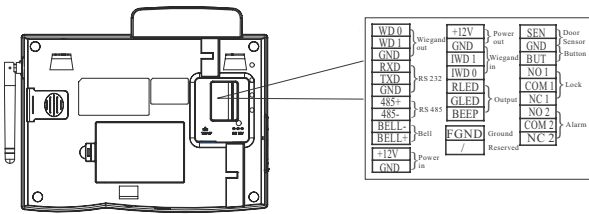

Access control interfaces

- For wiegand in and out, door lock connection, alarm and bell.

Specifications

Fingerprint Capacity	8,000 (Optional: 50,000)
ID Card Capacity	10,000 (Optional: 50,000)
Record Capacity	200,000(Optional: 800,000)
Display	3.5-inch TFT Screen

Communication	RS232/485, TCP/IP, USB-host
Standard Functions	Work code, SMS, DST, Webserver, Scheduled-bell, Self-Service Query, Automatic Status Switch, Photo ID, Multiple Verify Mode, T9 Input, Camera, Anti-passback, Built-in Battery
Access Control Interface	3rd Party Electric Lock, Door Sensor, Exit Button, Alarm, and Door Bell
Wiegand Signal	Input & Output
Optional Functions	ID/Mifare/HID, 3G, WIFI, External Printer, ADMS
Software	ZKTime. Net, ZKTime 5.0
Power Supply	DC12V 3A
Verification Speed	≤0.5 Sec.
Operating Temp	0°C- 45°C
Operating Humidity	20%-80%
Dimension	213*177.9*51.4mm (Length*Width*Thickness)
Net Weight	2.05kg

Dimensions (mm)

Configuration

Interface

Package List