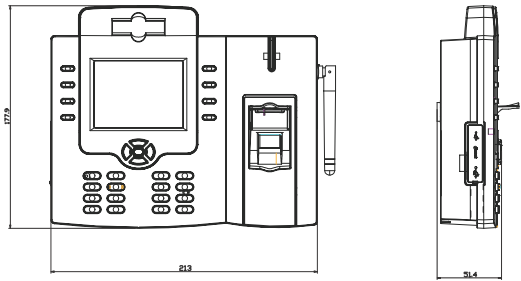

Access control interfaces

- For wiegand in and out, door lock connection, alarm and bell.

Specifications

Fingerprint Capacity	8,000 (Optional: 50,000)
ID Card Capacity	10,000 (Optional: 50,000)
Record Capacity	200,000(Optional: 800,000)
Display	3.5-inch TFT Screen

Communication	RS232/485, TCP/IP, USB-host
Standard Functions	Work code, SMS, DST, Webserver, Scheduled-bell, Self-Service Query, Automatic Status Switch, Photo ID, Multiple Verify Mode, T9 Input, Camera, Anti-passback, Built-in Battery
Access Control Interface	3rd Party Electric Lock, Door Sensor, Exit Button, Alarm, and Door Bell
Wiegand Signal	Input & Output
Optional Functions	ID/Mifare/HID, 3G, WIFI, External Printer, ADMS
Software	ZKTime. Net, ZKTime 5.0
Power Supply	DC12V 3A
Verification Speed	≤0.5 Sec.
Operating Temp	0°C- 45°C
Operating Humidity	20%-80%
Dimension	213*177.9*51.4mm (Length*Width*Thickness)
Net Weight	2.05kg

Dimensions (mm)

Configuration

Interface

Package List