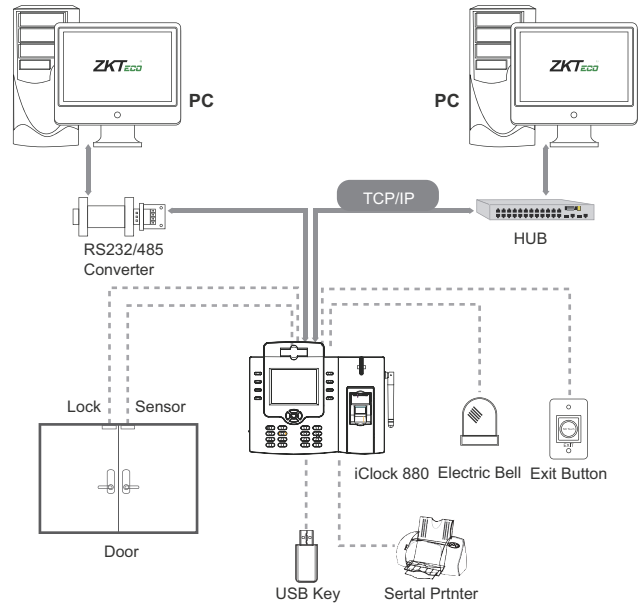

Configuration