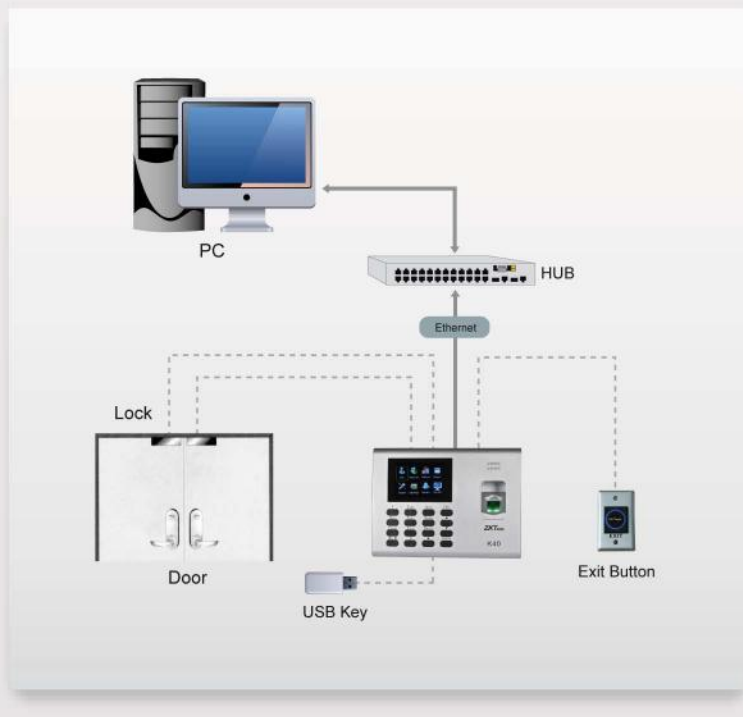

You can use Excel; you can be an excellent Workforce Management Manager!

K40 SSR Fingerprint Time Attendance Terminal

Introduction

K40 is a 2.8-inch TFT screen Time Attendance & Simple Access Control Terminal. It has interfaces for third party electric lock and exit button. TCP/IP and USB Host make data management extremely easy. Most importantly, the built-in backup battery can eliminate the trouble of power-failure. With elegant appearance and reliable quality, you can get the best from it.

Features:

- TCP/IP, USB -host
- Built-in battery
- Simple access control or external bell
- Multi languages
- SSR report in excel forms

Configuration:

Specifications:

Fingerprint Capacity	1000 (2000 without SSR)
ID Card Capacity	1000 (Optional)
Record Capacity	80,000
Display	2.8-inch TFT Screen
Communication	TCP/IP, USB Host
Standard Functions	Work Code, SMS, DST, Self-Service Query, Automatic Status Switch, Scheduled-bell, T9 Input, 9 Digit User ID, Built-in Battery, Simple Access Control or External Bell
Optional Functions	ID/Mifare
Software	ZKTime5.0
Power Supply	DC 12V 1.5A
Verification Speed	≤0.5 Sec.
Operating Temp.	0°C - 45°C
Operating Humidity	20%-80%
Dimension	184*136*37.6(Length*Width*Thickness)